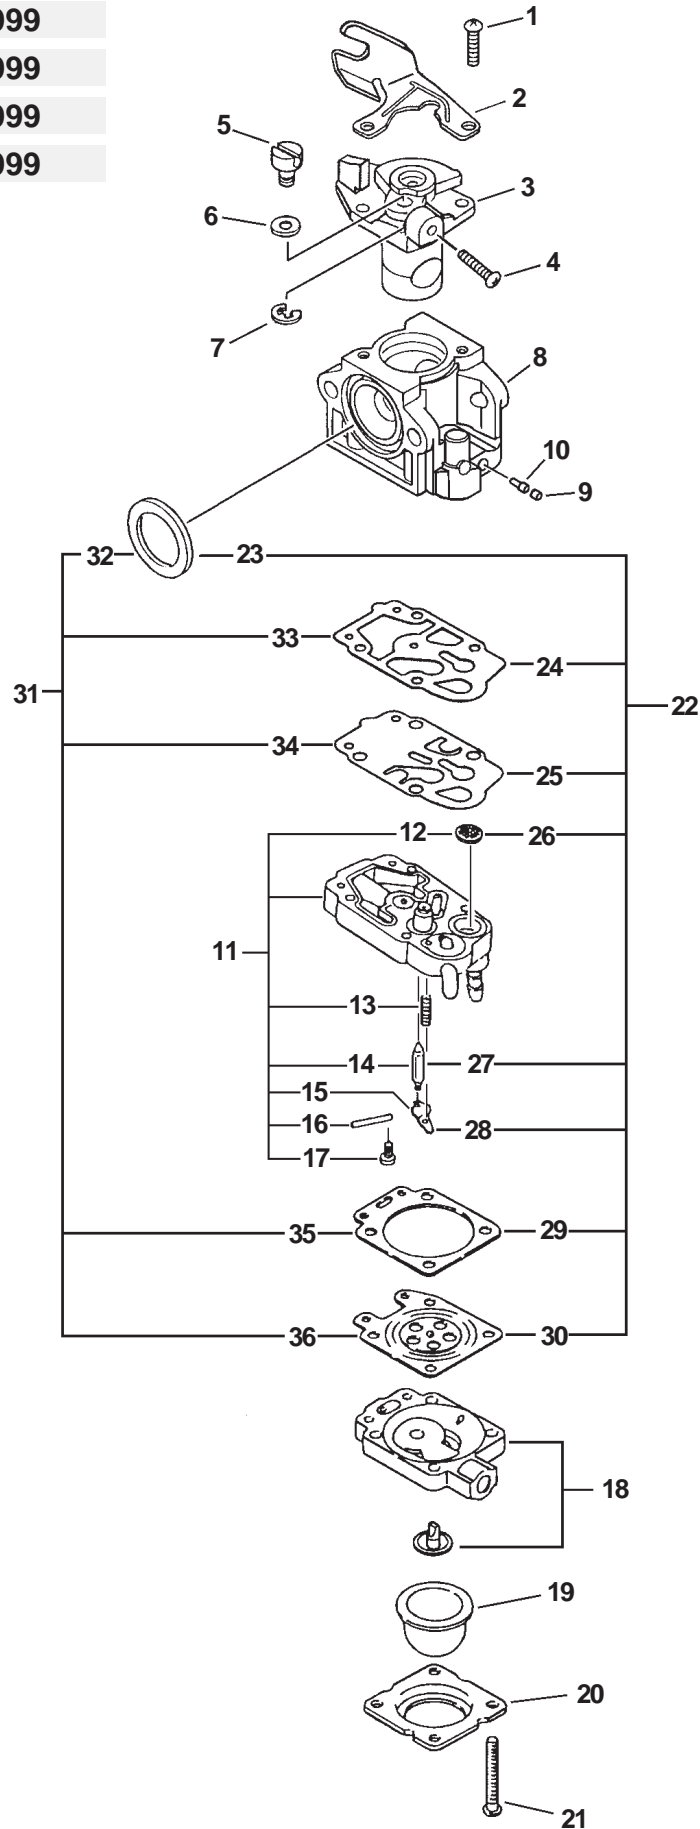

SERIAL NUMBERS:

PAS-260: 05010381 - 05999999

PAS-260: 06001001 - 06999999

PAS-260: 07001673 - 07999999

PAS-261: 06002012 - 06999999

SERIAL NUMBERS:		SERIAL NUMBERS:	
PAS-260: 05010381 - 05999999		PAS-260: 07001673 - 07999999	
PAS-260: 06001001 - 06999999		PAS-261: 06002012 - 06999999	

ITEM	PART NUMBER	QTY	DESCRIPTION	REMARKS
	A021000700	1	CARBURETOR--WYK-186	
1	12311440630	2	SCREW, CABLE BRACKET	
2	P003000180	1	BRACKET, CABLE	
3	-----	1	THROTTLE VALVE ASY	NOT AVAILABLE SEPARATELY
4	12313440030	1	SCREW, IDLE ADJUST	
5	12317245130	1	SWIVEL	
6	12314954230	1	WASHER	
7	12317307930	1	CLIP	
8	-----	1	BODY, CARBURETOR	NOT AVAILABLE SEPARATELY
9	A259000000	1	CAP, LIMITER	
10	P003001130	1	NEEDLE, HIGH SPEED	
11	P003000890	1	PUMP BODY ASY	INCLUDES ITEMS 12-17
12	-----	1	SCREEN, INLET	
13	12312205560	1	SPRING, METERING LEVER	
14	-----	1	VALVE, INLET NEEDLE	
15	-----	1	LEVER, METERING	
16	12313803930	1	PIN, METERING LEVER	
17	12313905560	1	SCREW, METERING LEVER PIN	
18	12318005560	1	BODY, AIR PURGE	
19	12318140630	1	PUMP, PRIMER	
20	12314205560	1	COVER, PRIMER PUMP	
21	12311005560	4	SCREW, PUMP COVER	
22	P003001120	1	REPAIR KIT	INCLUDES ITEMS 23-30
23	-----	1	RING, PACKING	
24	-----	1	GASKET, PUMP	
25	-----	1	DIAPHRAGM, PUMP	
26	-----	1	SCREEN, INLET	
27	-----	1	VALVE, INLET NEEDLE	
28	-----	1	LEVER, METERING	
29	-----	1	GASKET, METERING DIAPHRAGM	
30	-----	1	METERING, DIAPHRAGM	
31	P003001110	1	GASKET/DIAPHRAGM KIT	INCLUDES ITEMS 32-36
32	-----	1	RING, PACKING	
33	-----	1	GASKET, PUMP	
34	-----	1	DIAPHRAGM, PUMP	
35	-----	1	GASKET, METERING DIAPHRAGM	
36	-----	1	METERING, DIAPHRAGM